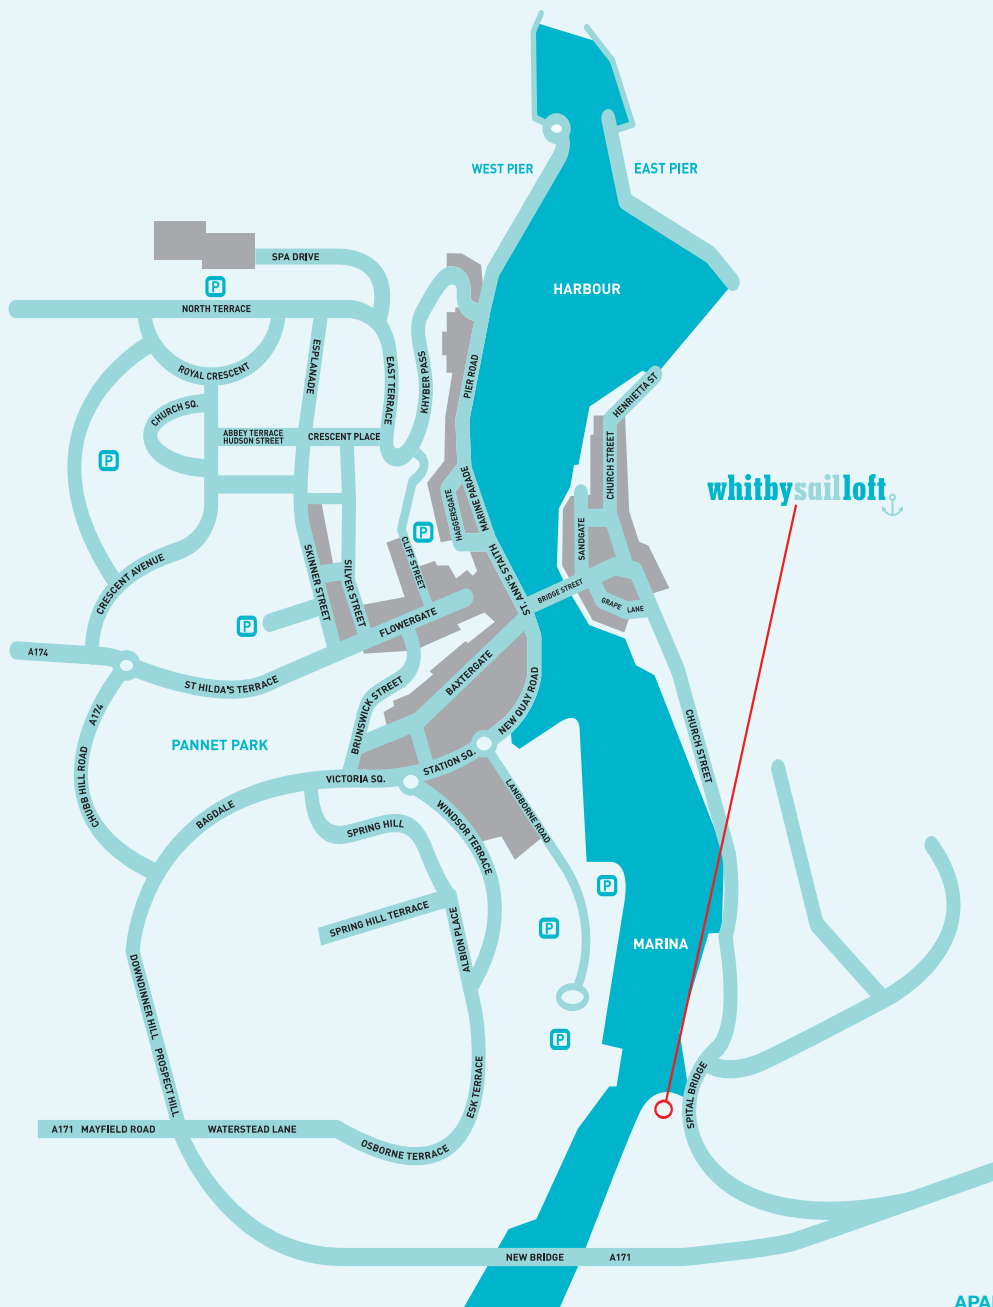

CORRESPONDENCE ADDRESS
 Helen Harrison
 7 Top Yard Farm
 Great Bowden
 Leicestershire LE16 7JB
 UK

T +44 (0)1858 439949 E whitbysailloft@mac.com

www.whitbysailloft.co.uk

Map

whitbysailloft 

APARTMENT ADDRESS
 No 8 The Old Sail Loft
 Whitby North Yorkshire YO22 4FB UK